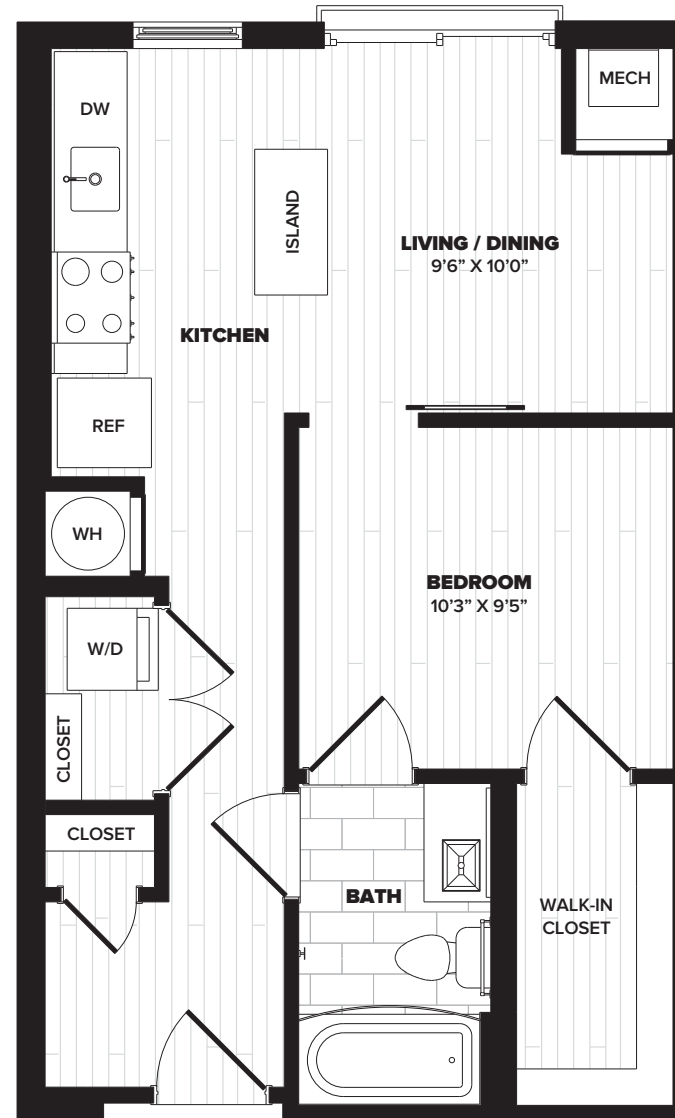

STELLA

A1

1 BED | 1 BATH | 539 SQ. FT.

APARTMENT

RENT

DATE AVAILABLE

301.876.4060
DiscoverStella.com

3950 Garden City Drive
New Carrollton MD 20785

managed by
BOZZUTO 

FLOOR 1

FLOORS 2-5

FLOOR 6

*Floor plans are artist renderings and are shown for illustration purposes only. All square feet are approximate only.