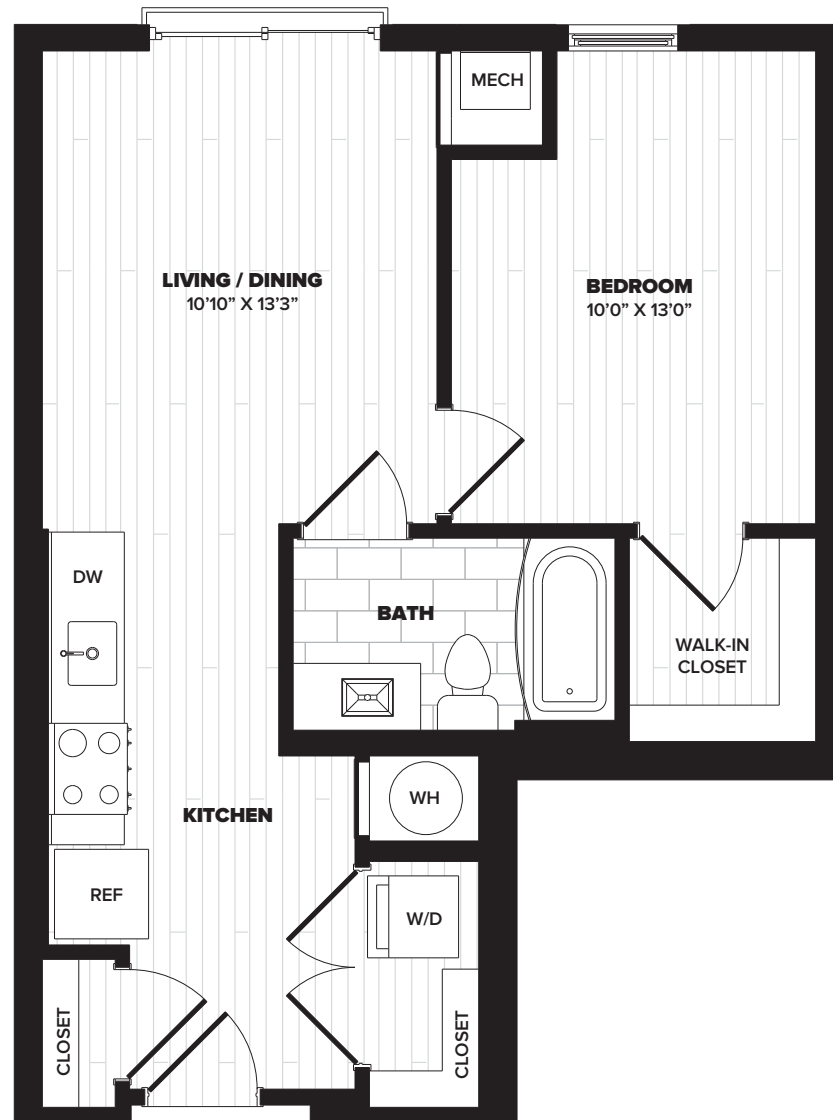

STELLA

B2

1 BED | 1 BATH | 564 SQ. FT.

APARTMENT

RENT

DATE AVAILABLE

301.876.4060
DiscoverStella.com

3950 Garden City Drive
New Carrollton MD 20785

managed by
BOZZUTO 

FLOOR 1

FLOORS 2-5

FLOOR 6

*Floor plans are artist renderings and are shown for illustration purposes only. All square feet are approximate only.