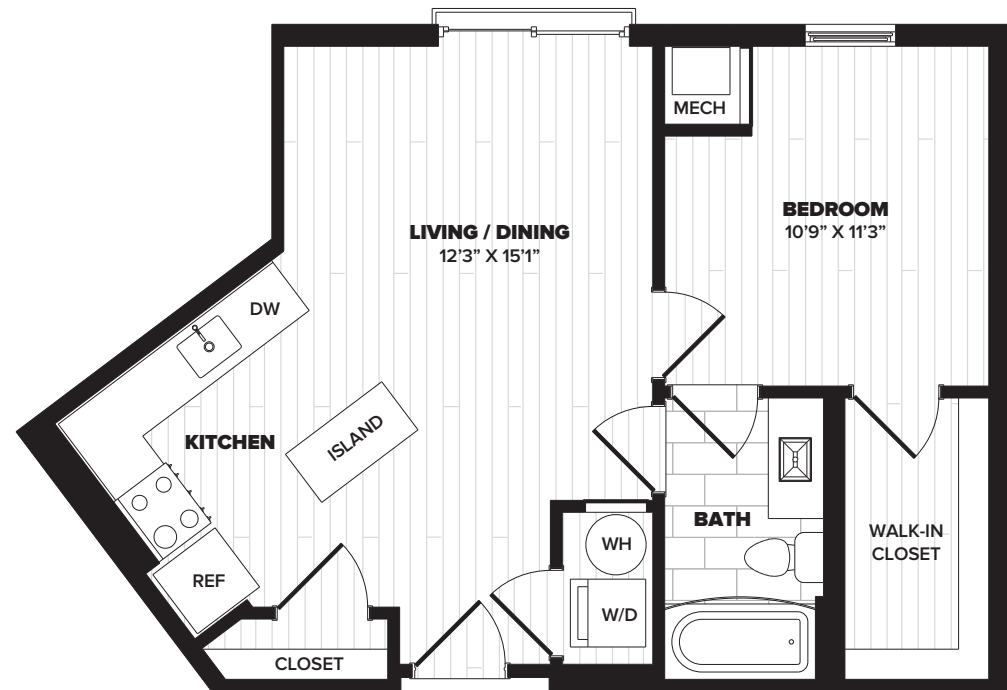

## B7

1 BED | 1 BATH | 601 SQ. FT.

APARTMENT

RENT

DATE AVAILABLE

301.876.4060  
DiscoverStella.com

3950 Garden City Drive  
New Carrollton MD 20785

managed by  
**BOZZUTO** 

FLOOR 1

FLOORS 2-5

FLOOR 6

\*Floor plans are artist renderings and are shown for illustration purposes only. All square feet are approximate only.