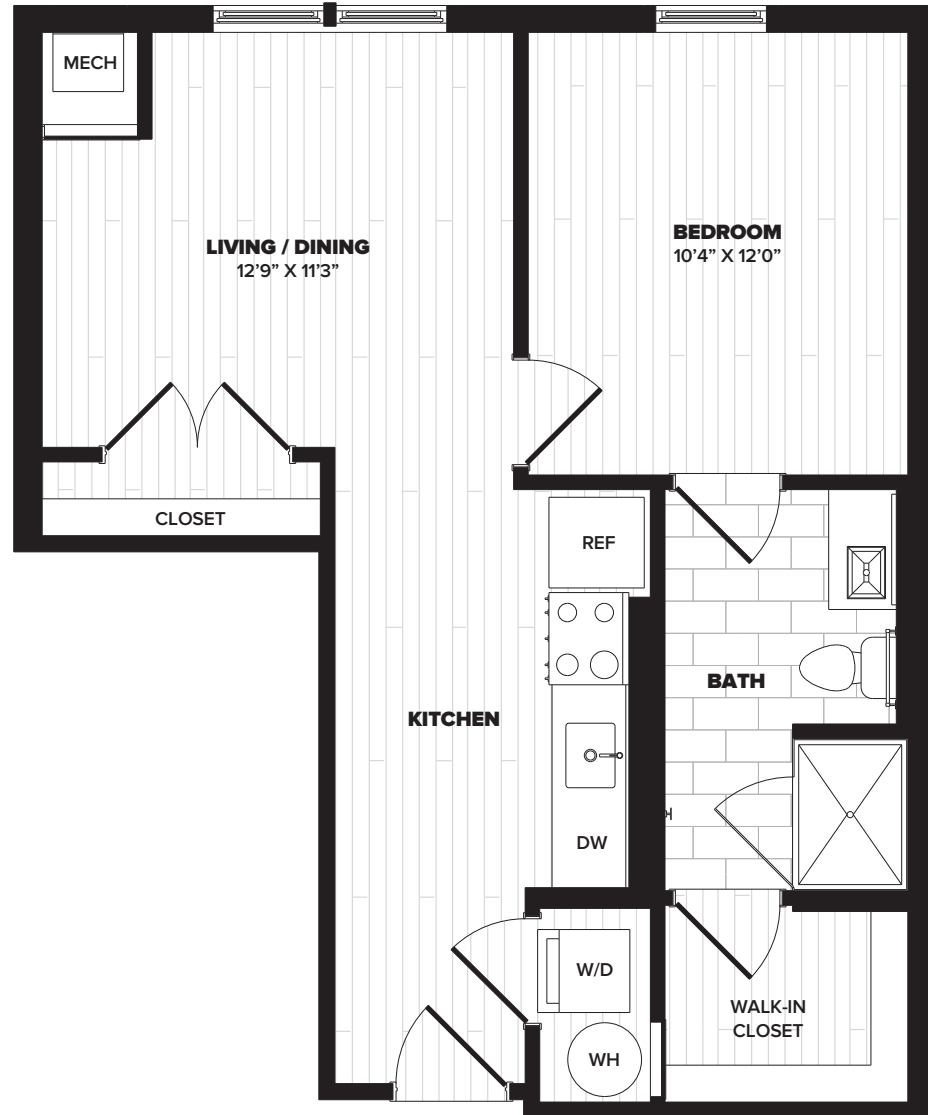

# STELLA

## B9

1 BED | 1 BATH | 604 SQ. FT.

APARTMENT

RENT

DATE AVAILABLE

301.876.4060  
DiscoverStella.com

3950 Garden City Drive  
New Carrollton MD 20785

managed by  
**BOZZUTO** 

FLOOR 1

FLOORS 2-5

FLOOR 6

\*Floor plans are artist renderings and are shown for illustration purposes only. All square feet are approximate only.