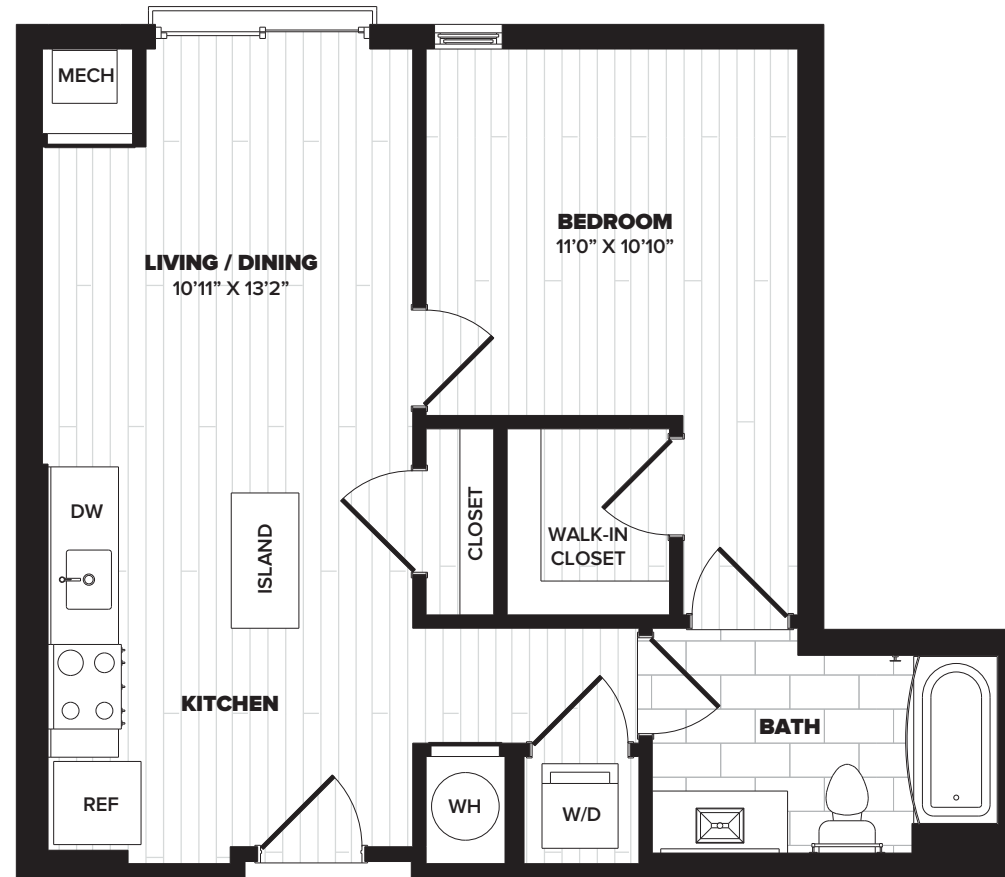

STELLA

A2

1 BED | 1 BATH | 614 SQ. FT.

APARTMENT

RENT

DATE AVAILABLE

301.876.4060
DiscoverStella.com

3950 Garden City Drive
New Carrollton MD 20785

managed by
BOZZUTO 

FLOOR 1

FLOORS 2-5

FLOOR 6

*Floor plans are artist renderings and are shown for illustration purposes only. All square feet are approximate only.