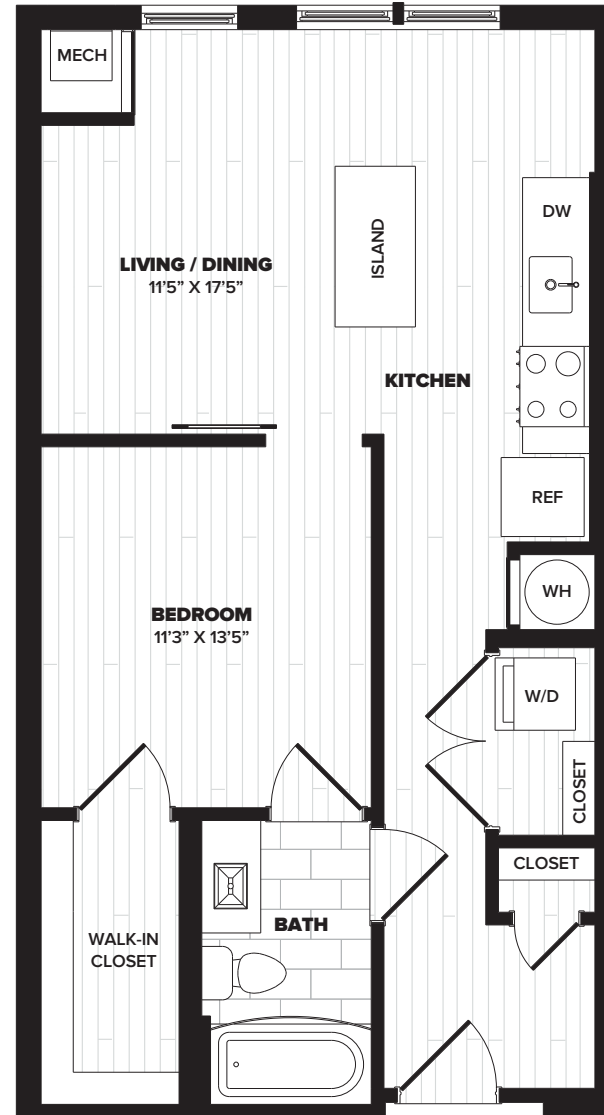

# STELLA

## A1A

1 BED | 1 BATH | 619 SQ. FT.

APARTMENT

RENT

DATE AVAILABLE

301.876.4060  
DiscoverStella.com

3950 Garden City Drive  
New Carrollton MD 20785

managed by  
**BOZZUTO** 

FLOOR 1

FLOORS 2-5

FLOOR 6

\*Floor plans are artist renderings and are shown for illustration purposes only. All square feet are approximate only.