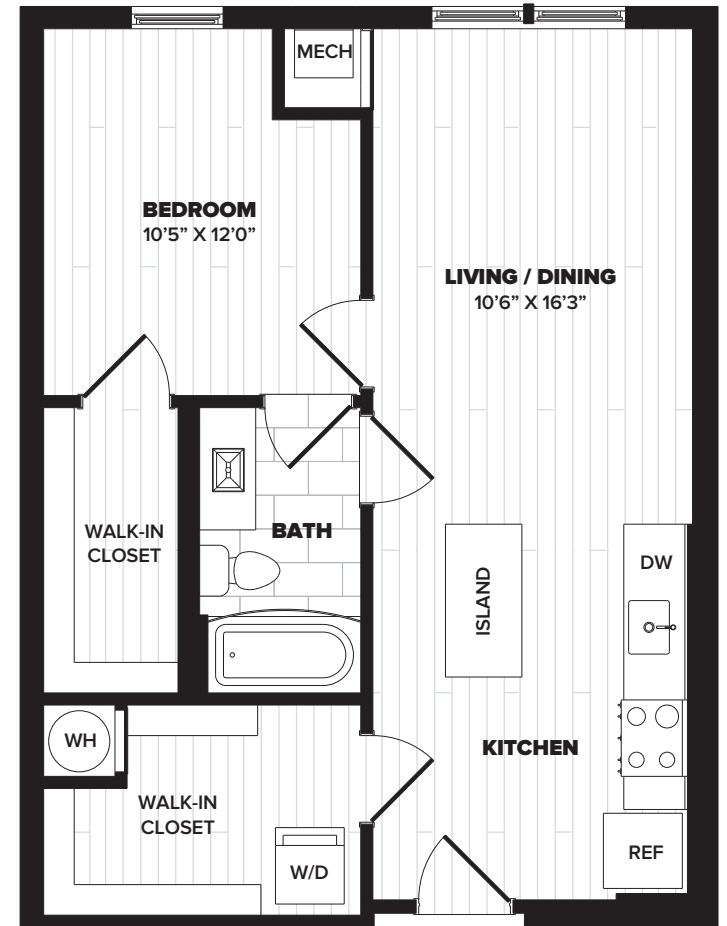

STELLA

B1

1 BED | 1 BATH | 648 SQ. FT.

APARTMENT

RENT

DATE AVAILABLE

301.876.4060
DiscoverStella.com

3950 Garden City Drive
New Carrollton MD 20785

managed by
BOZZUTO

SELECT UNITS INCLUDE
FRENCH BALCONY

FLOOR 1

FLOORS 2-5

FLOOR 6

*Floor plans are artist renderings and are shown for illustration purposes only. All square feet are approximate only.