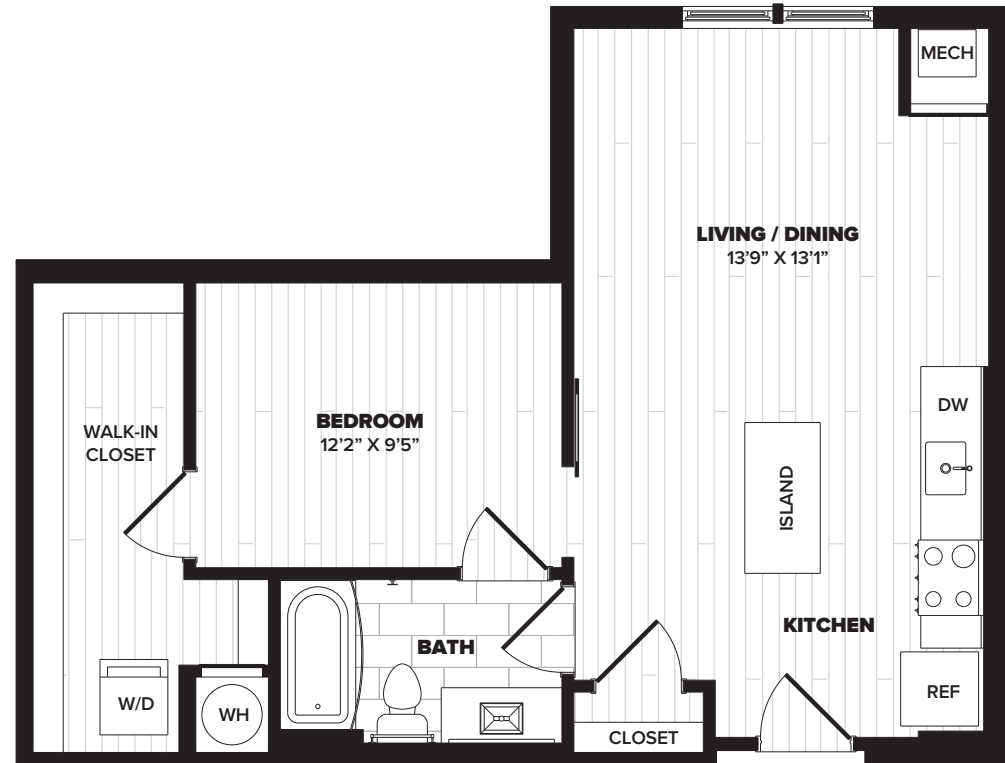

STELLA

B4

1 BED | 1 BATH | 654 SQ. FT.

APARTMENT

RENT

DATE AVAILABLE

301.876.4060
DiscoverStella.com

3950 Garden City Drive
New Carrollton MD 20785

managed by
BOZZUTO 

FLOOR 1

FLOORS 2-5

FLOOR 6

*Floor plans are artist renderings and are shown for illustration purposes only. All square feet are approximate only.