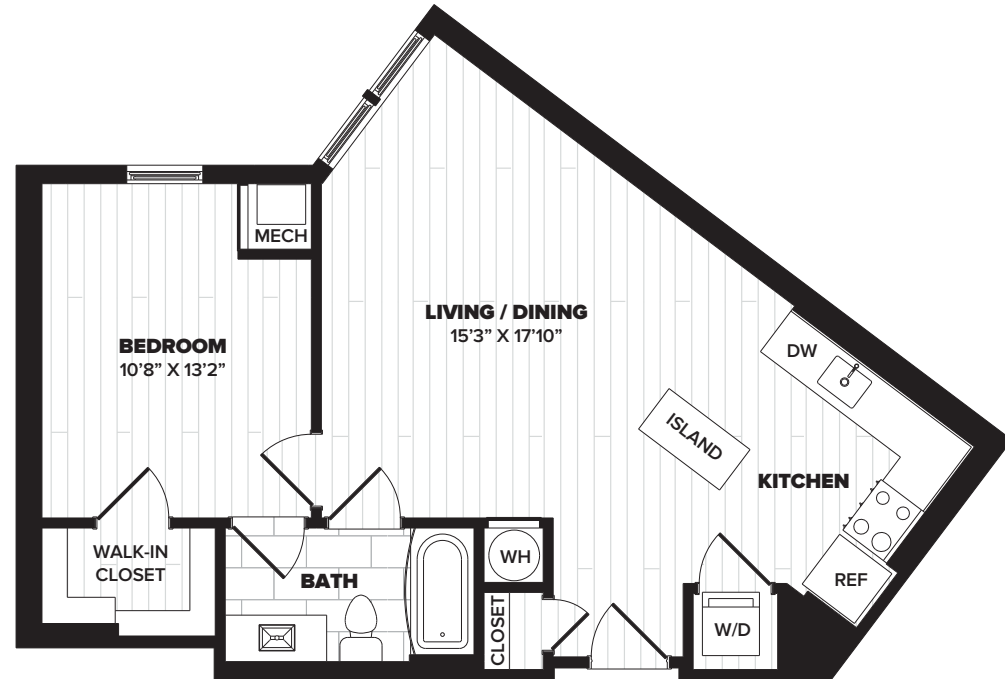

STELLA

B6

1 BED | 1 BATH | 692 SQ. FT.

APARTMENT

RENT

DATE AVAILABLE

FLOOR 1

FLOORS 2-5