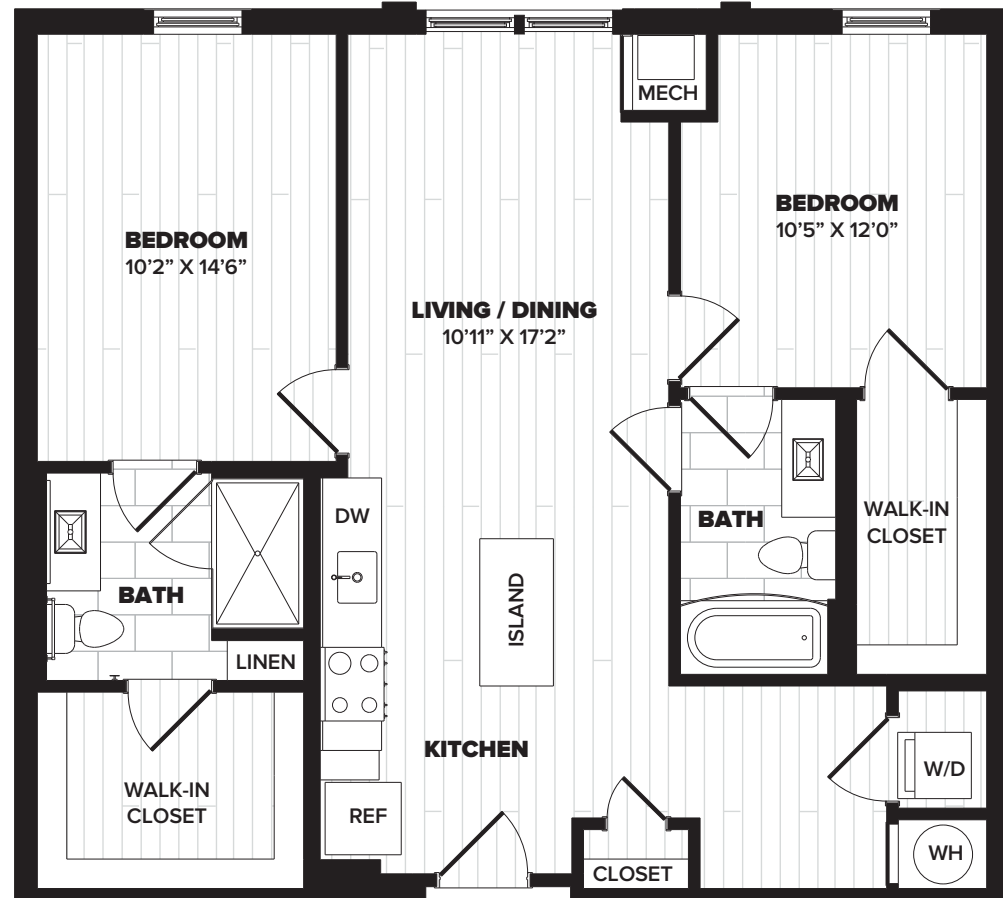

# STELLA

## D1

2 BED | 2 BATH | 962 SQ. FT.

APARTMENT

RENT

DATE AVAILABLE

301.876.4060  
DiscoverStella.com

3950 Garden City Drive  
New Carrollton MD 20785

managed by  
**BOZZUTO**

SELECT UNITS INCLUDE  
FRENCH BALCONY

FLOOR 1

FLOORS 2-5

FLOOR 6

\*Floor plans are artist renderings and are shown for illustration purposes only. All square feet are approximate only.