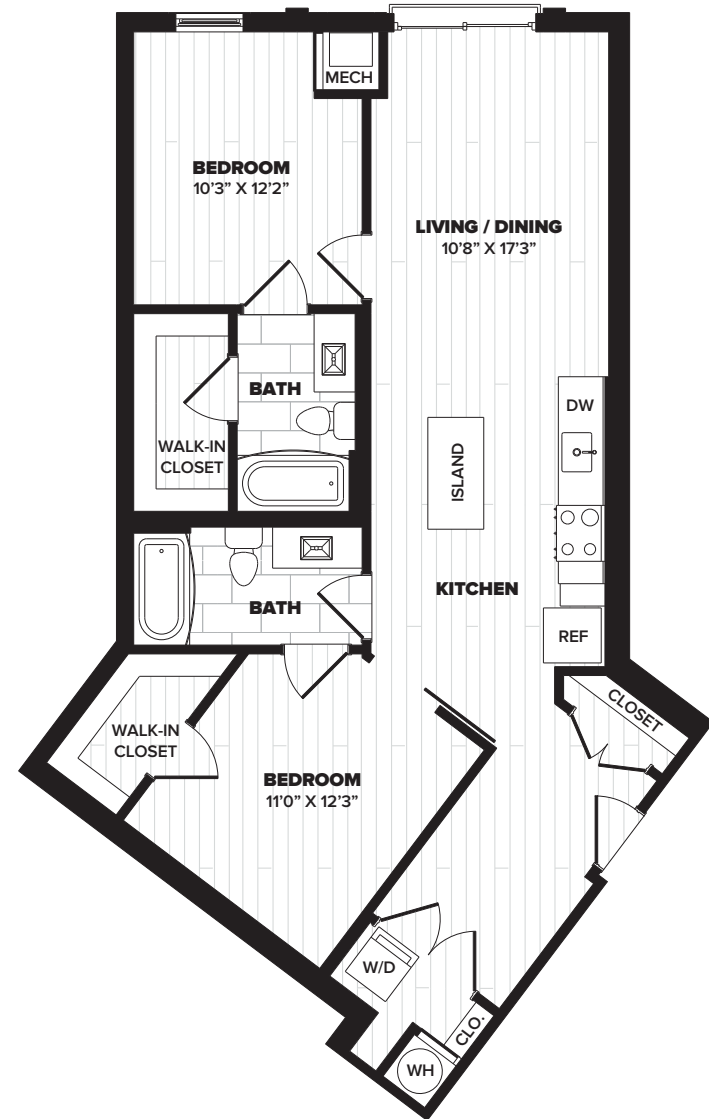

STELLA

C5

2 BED | 2 BATH | 975 SQ. FT.

APARTMENT

RENT

DATE AVAILABLE

301.876.4060
DiscoverStella.com

3950 Garden City Drive
New Carrollton MD 20785

managed by
BOZZUTO

FLOOR 1

FLOORS 2-5

FLOOR 6

*Floor plans are artist renderings and are shown for illustration purposes only. All square feet are approximate only.