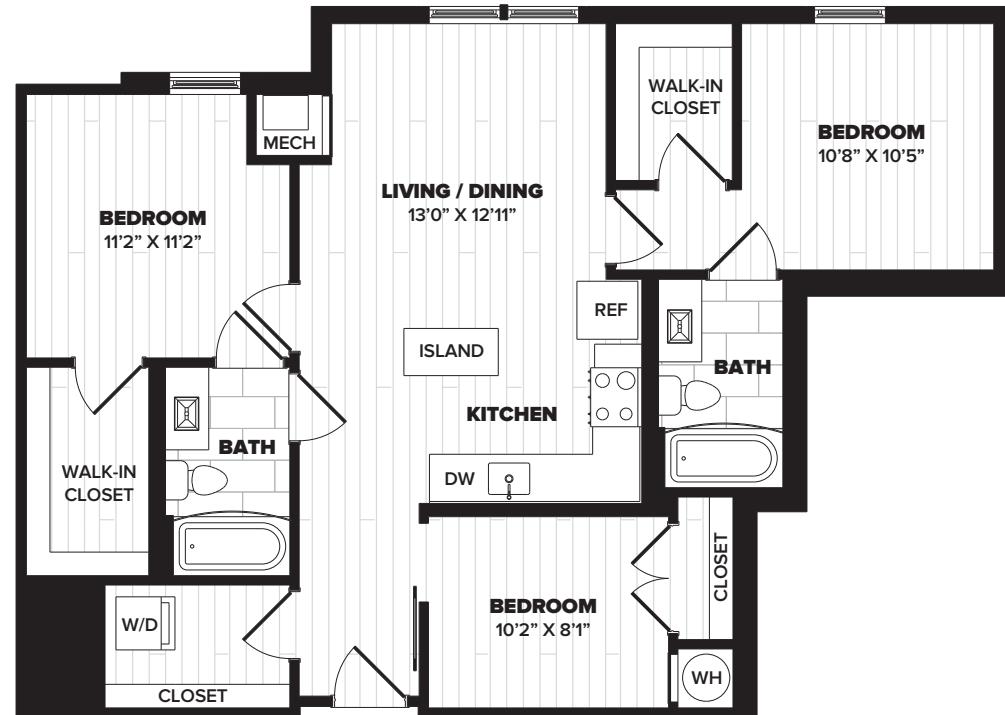

STELLA

D4

3 BED | 2 BATH | 1,007 SQ. FT.

APARTMENT

RENT

DATE AVAILABLE

301.876.4060
DiscoverStella.com

3950 Garden City Drive
New Carrollton MD 20785

managed by
BOZZUTO

FLOOR 1

FLOORS 2-5

FLOOR 6

*Floor plans are artist renderings and are shown for illustration purposes only. All square feet are approximate only.