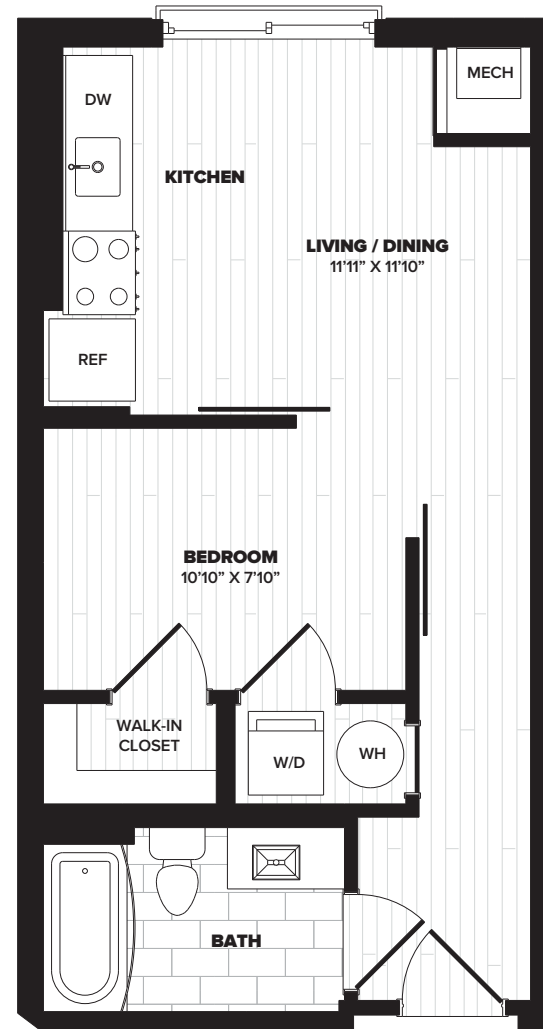

STELLA

S2

1 BED | 1 BATH | 457 SQ. FT.

APARTMENT

RENT

DATE AVAILABLE

301.876.4060
DiscoverStella.com

3950 Garden City Drive
New Carrollton MD 20785

managed by
BOZZUTO 

FLOOR 1

FLOORS 2-5

FLOOR 6

*Floor plans are artist renderings and are shown for illustration purposes only. All square feet are approximate only.